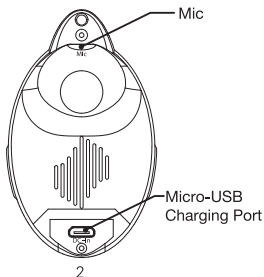

LED Light Modes

- Press and hold the  to change between light settings.

Charging the #SelfieSpeaker

- Using the Micro-USB cable, connect the Micro-USB connector to the device, and the Standard USB connector to a USB Power Source, such as a laptop computer or smartphone USB charger. A flashing light indicates charging and turns off when charging is complete.

6

Avido®

#SelfieSpeaker for iPhone

- Bluetooth Speaker
- Shutter Selfie Remote
- Speakerphone

Instruction Manual

Overview

2

Left Side

1. Hold: Volume-
2. Short Press: Previous Song
1. Hold: Volume+
2. Short Press: Next Song

Right Side

1. Hold: Power On/ Off
2. Short Press: Pause/ Play
1. Hold: Change LED light mode (6 modes)
2. Short Press: Camera shutter button