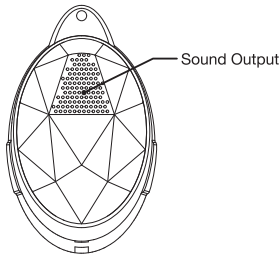

LED Light Modes

- Press and hold the  to change between light settings.

Charging the #SelfieSpeaker

- Using the Micro-USB cable, connect the Micro-USB connector to the device, and the Standard USB connector to a USB Power Source, such as a laptop computer or smartphone USB charger. A flashing light indicates charging and turns off when charging is complete.

6

Avido®

#SelfieSpeaker for iPhone

- Bluetooth Speaker
- Shutter Selfie Remote
- Speakerphone

Instruction Manual

Overview

2

Left Side

1. Hold: Volume-
2. Short Press: Previous Song
1. Hold: Volume+
2. Short Press: Next Song

Right Side

1. Hold: Power On/ Off
2. Short Press: Pause/ Play
1. Hold: Change LED light mode (6 modes)
2. Short Press: Camera shutter button